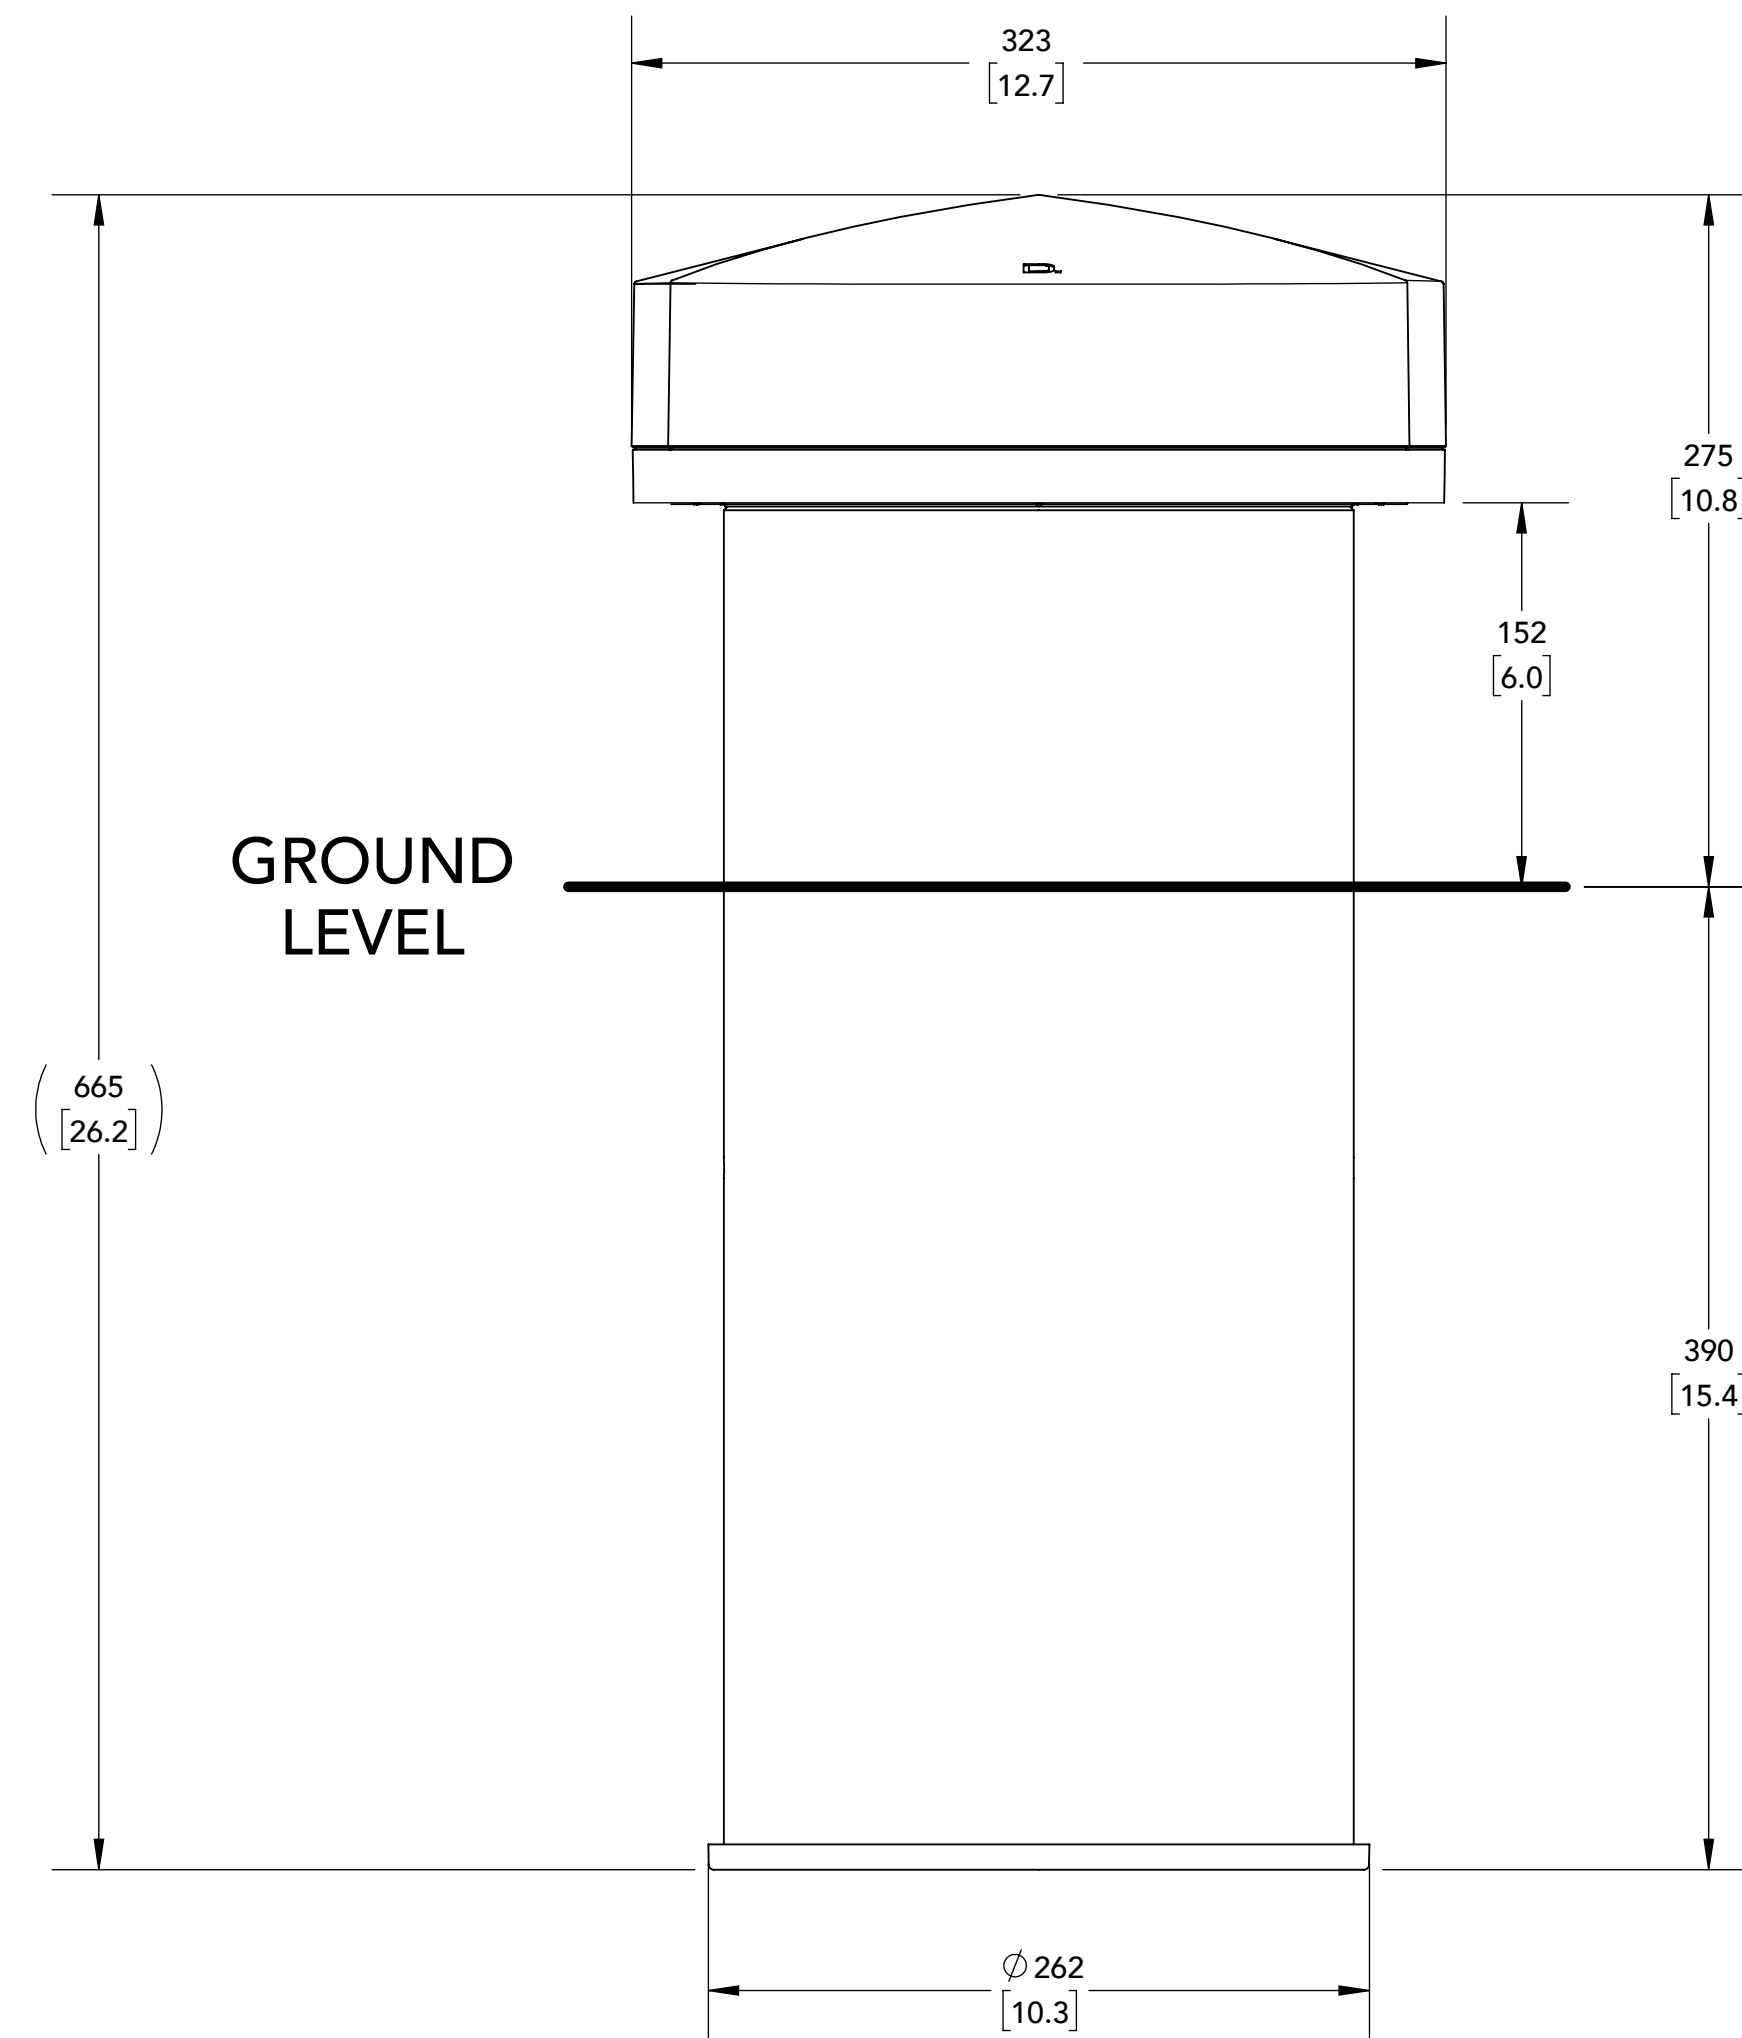

TOP

FRONT

SIDE

ISO

- WHITE: LEFT (+)
- GREEN: LEFT (-)
- RED: RIGHT (+)
- BLACK: RIGHT (-)

NOTES:
1. ALL DIMENSIONS ARE mm [INCHES].