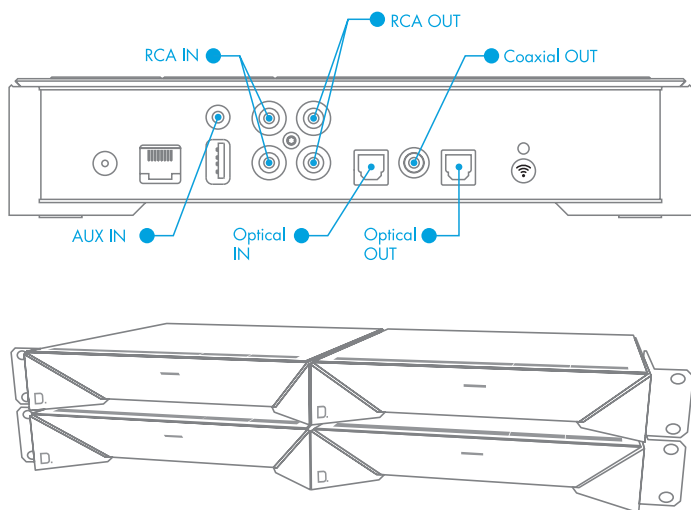

W Amp

W Adapt

www.definitivetech.com

D.

W Adapt

Brings the latest music streaming services to existing audio systems

Definitive Technology's W Adapt is an easy, simple upgrade that transforms virtually any audio system into a streaming music system. The W Adapt connects easily with nearly any home theater receiver using the latest digital and analog connections. Hookups include an auxiliary input to connect to Blu-ray, DVD or cable/satellite box, digital outputs for connecting to a receiver, an optical input to connect from a TV and much more.