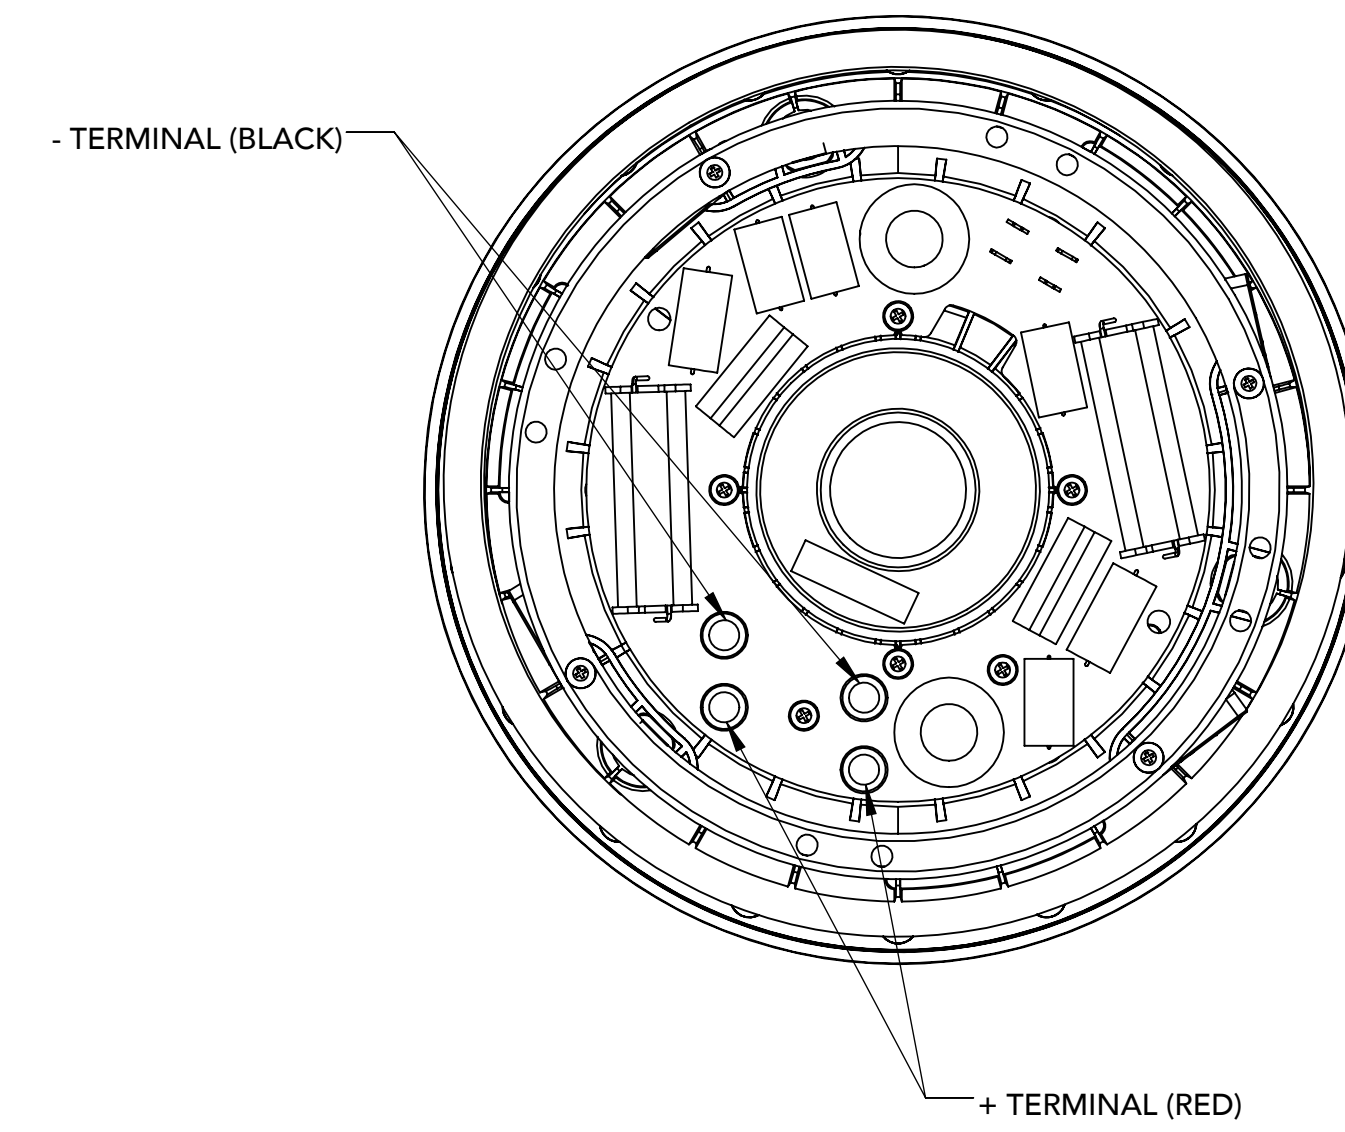

FRONT GRILLE OFF

SIDE GRILLE OFF

BACK

CUTOUT DIAMETER=  
221.3mm  
[8.7]

FRONT GRILLE ON

SIDE GRILLE ON

ISO

NOTES:  
1. ALL DIMENSIONS ARE mm [INCHES].