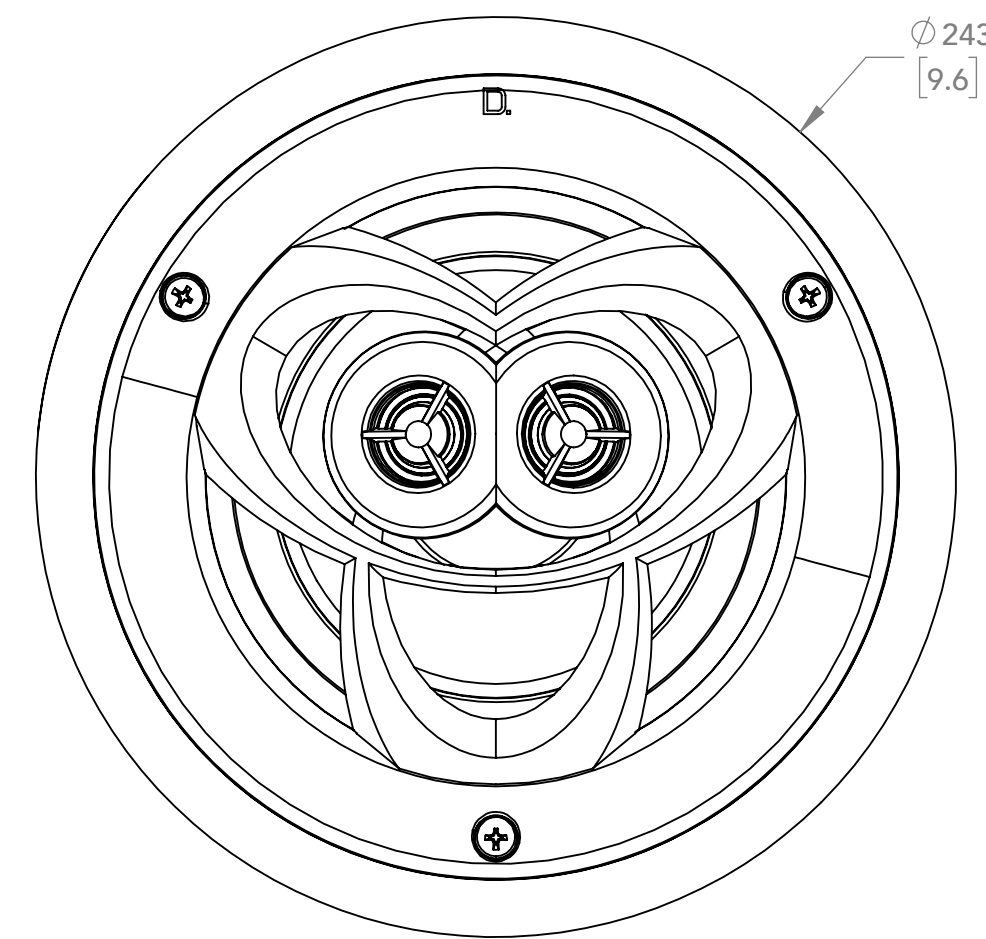

FRONT GRILLE OFF

SIDE GRILLE OFF

BACK

CUTOUT DIAMETER=  
221.3mm  
[8.7]

FRONT GRILLE ON

SIDE GRILLE ON

ISO

NOTES:  
1. ALL DIMENSIONS ARE mm [INCHES].