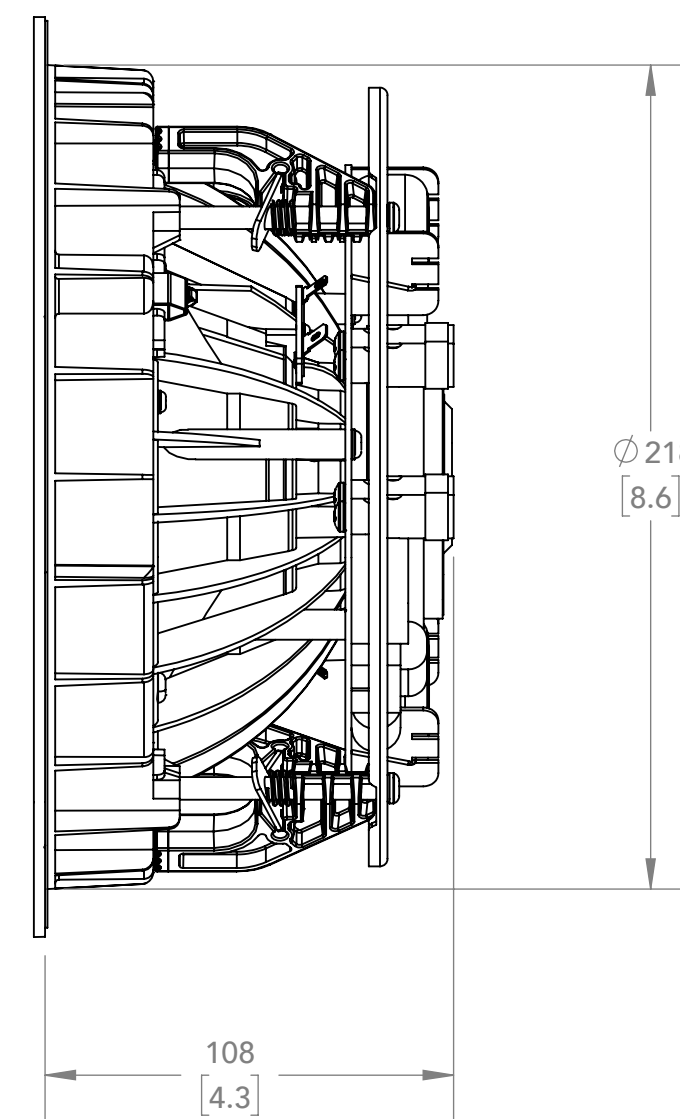

FRONT GRILLE OFF

SIDE GRILLE OFF

BACK

CUTOUT DIAMETER=  
221.3mm  
[8.7]

FRONT GRILLE ON

SIDE GRILLE ON

ISO

NOTES:  
1. ALL DIMENSIONS ARE mm [INCHES].