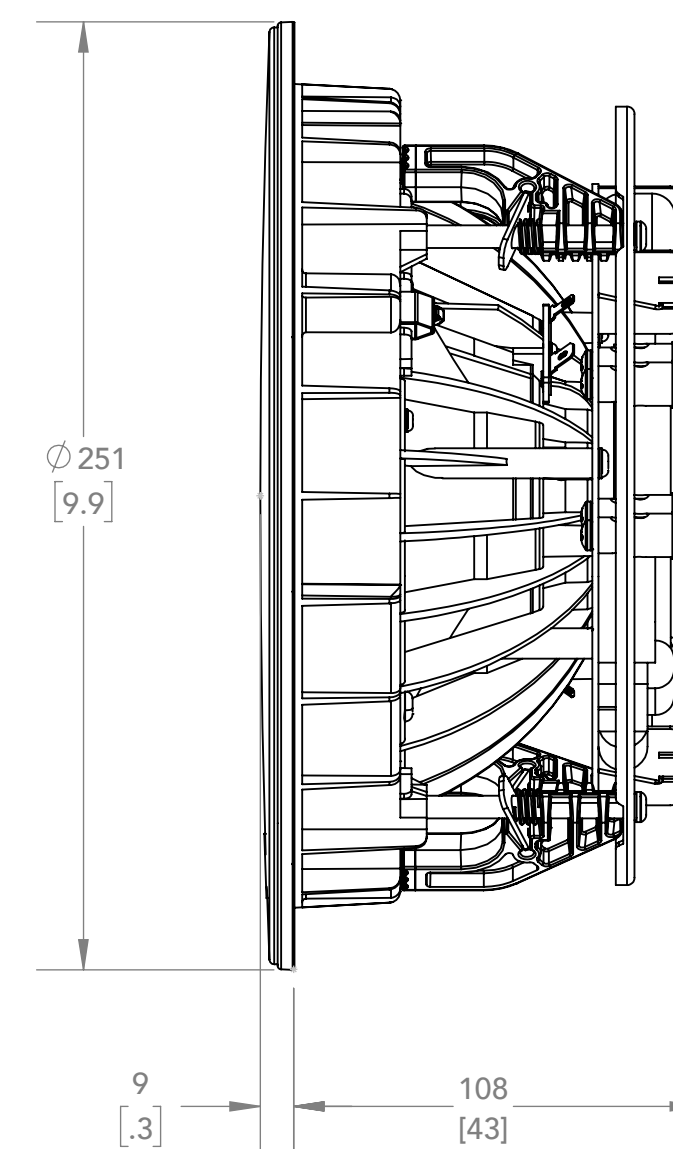

FRONT GRILLE OFF

SIDE GRILLE OFF

BACK

CUTOUT DIAMETER=  
221.3mm  
[8.7]

FRONT GRILLE ON

SIDE GRILLE ON

ISO

NOTES:  
1. ALL DIMENSIONS ARE mm [INCHES].