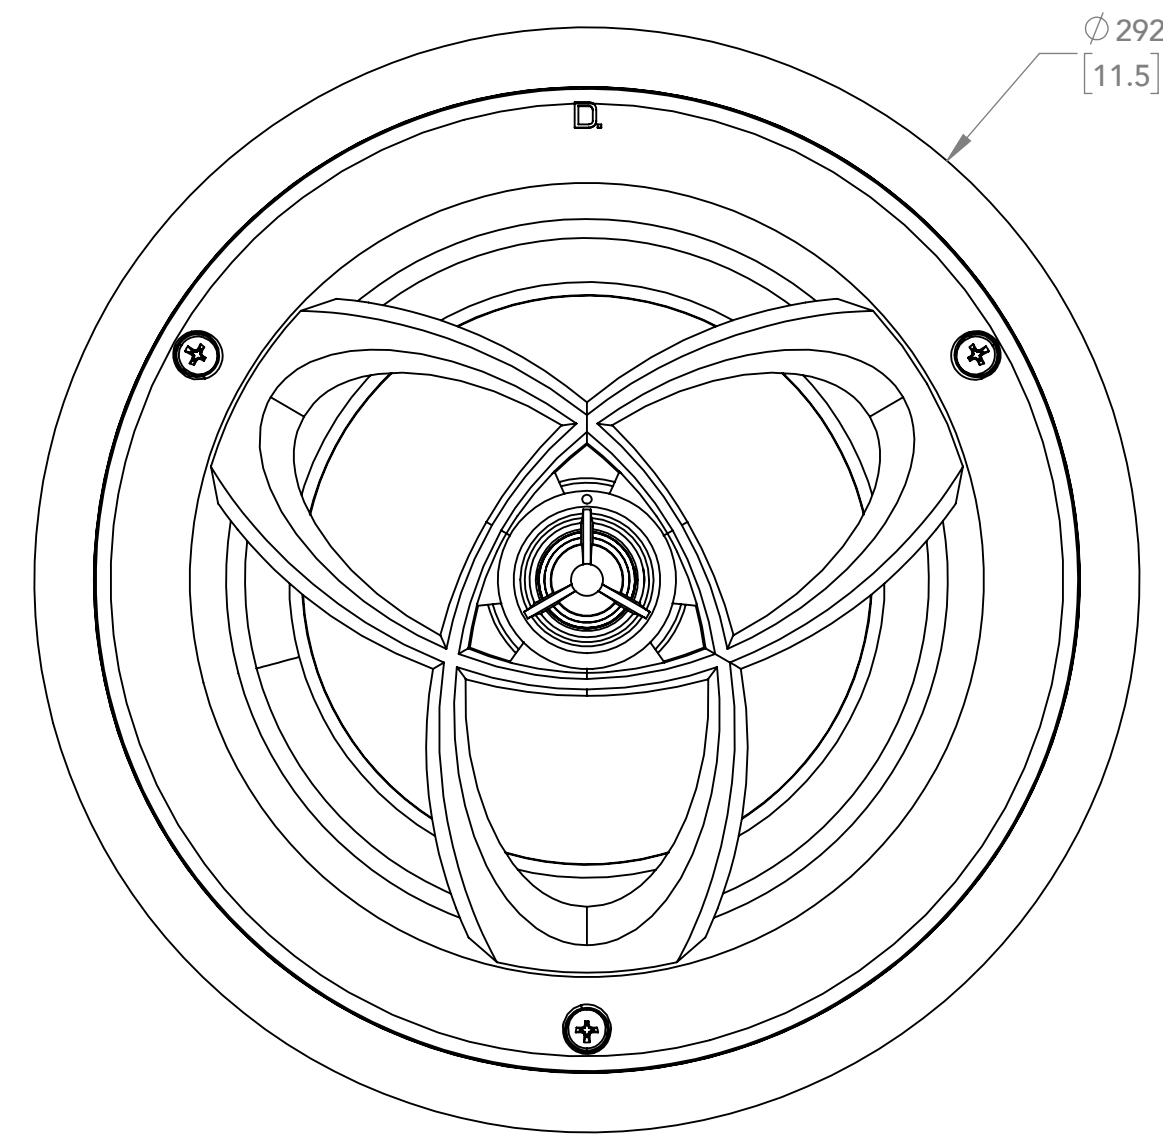

FRONT GRILLE OFF

SIDE GRILLE OFF

BACK

CUTOUT DIAMETER=
268.6mm
[10.6]

FRONT GRILLE ON

SIDE GRILLE ON

ISO

NOTES:
1. ALL DIMENSIONS ARE mm [INCHES].