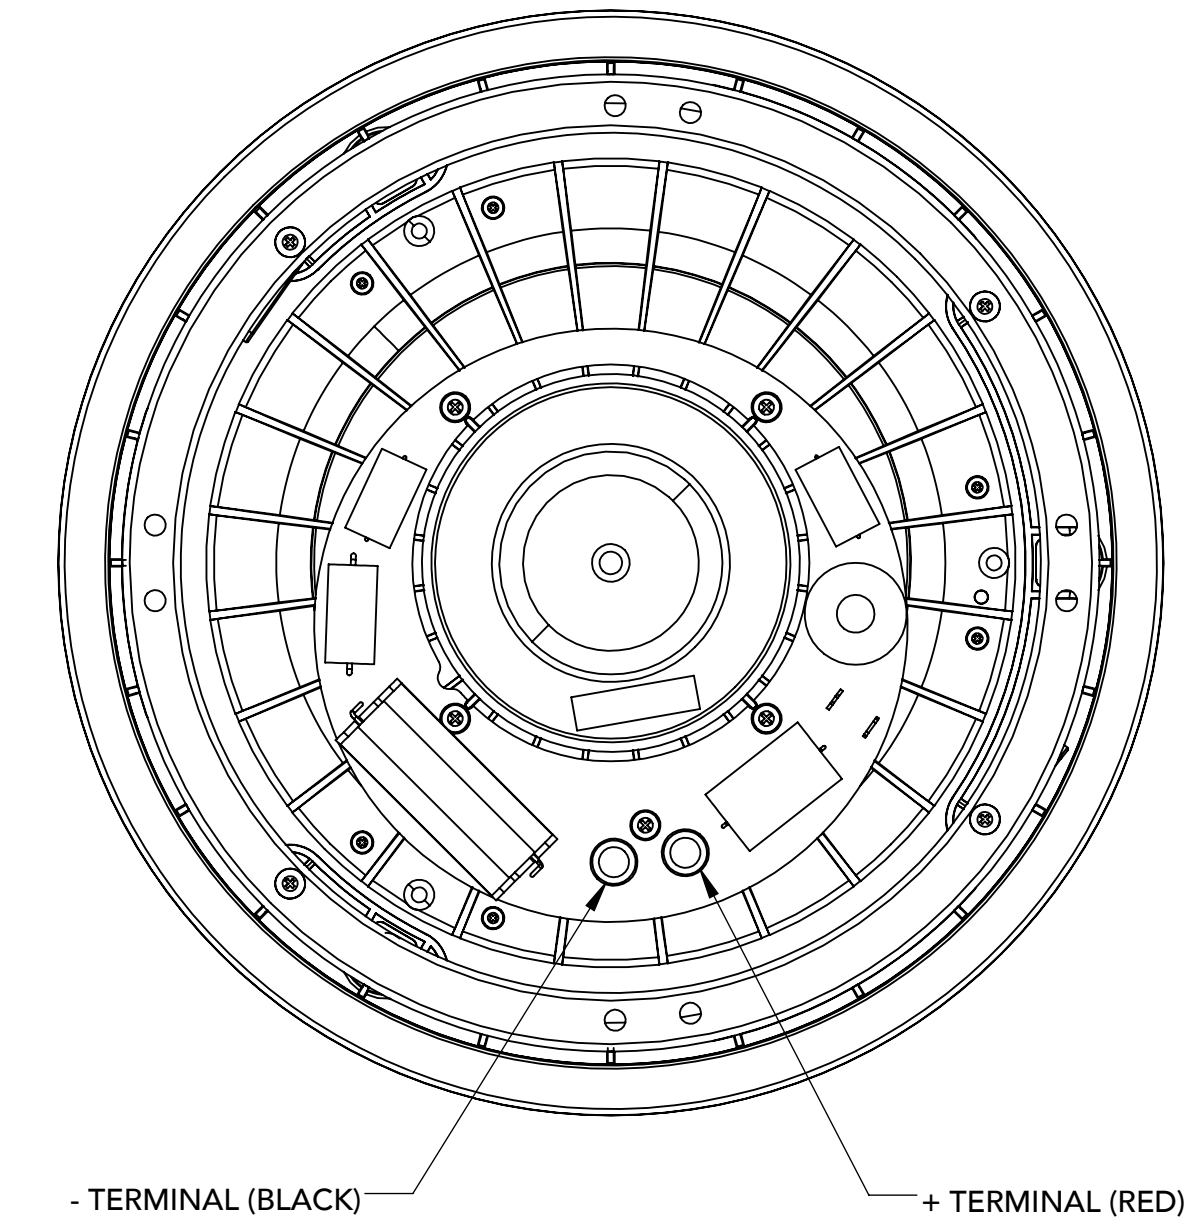

FRONT GRILLE OFF

SIDE GRILLE OFF

BACK

CUTOUT DIAMETER=
268.6mm
[10.6]

FRONT GRILLE ON

SIDE GRILLE ON

ISO

NOTES:
1. ALL DIMENSIONS ARE mm [INCHES].