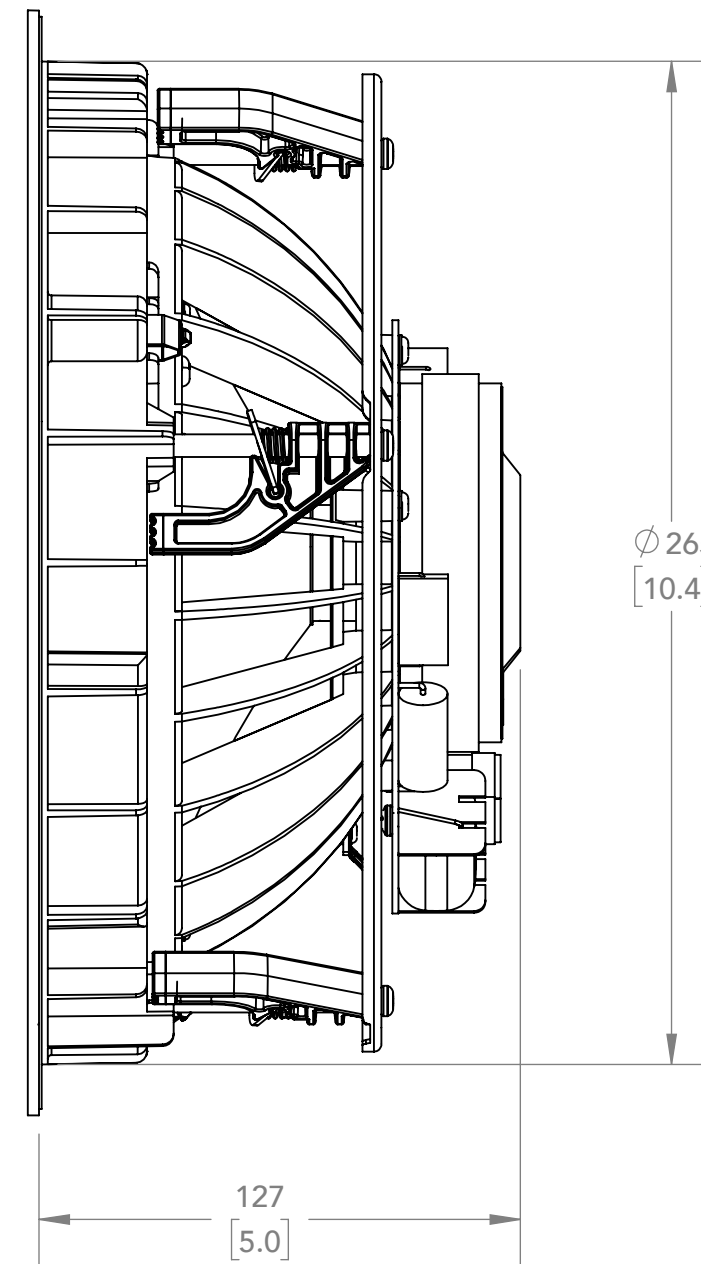

FRONT GRILLE OFF

SIDE GRILLE OFF

BACK

CUTOUT DIAMETER=
268.6mm
[10.6]

FRONT GRILLE ON

SIDE GRILLE ON

ISO

NOTES:
1. ALL DIMENSIONS ARE mm [INCHES].