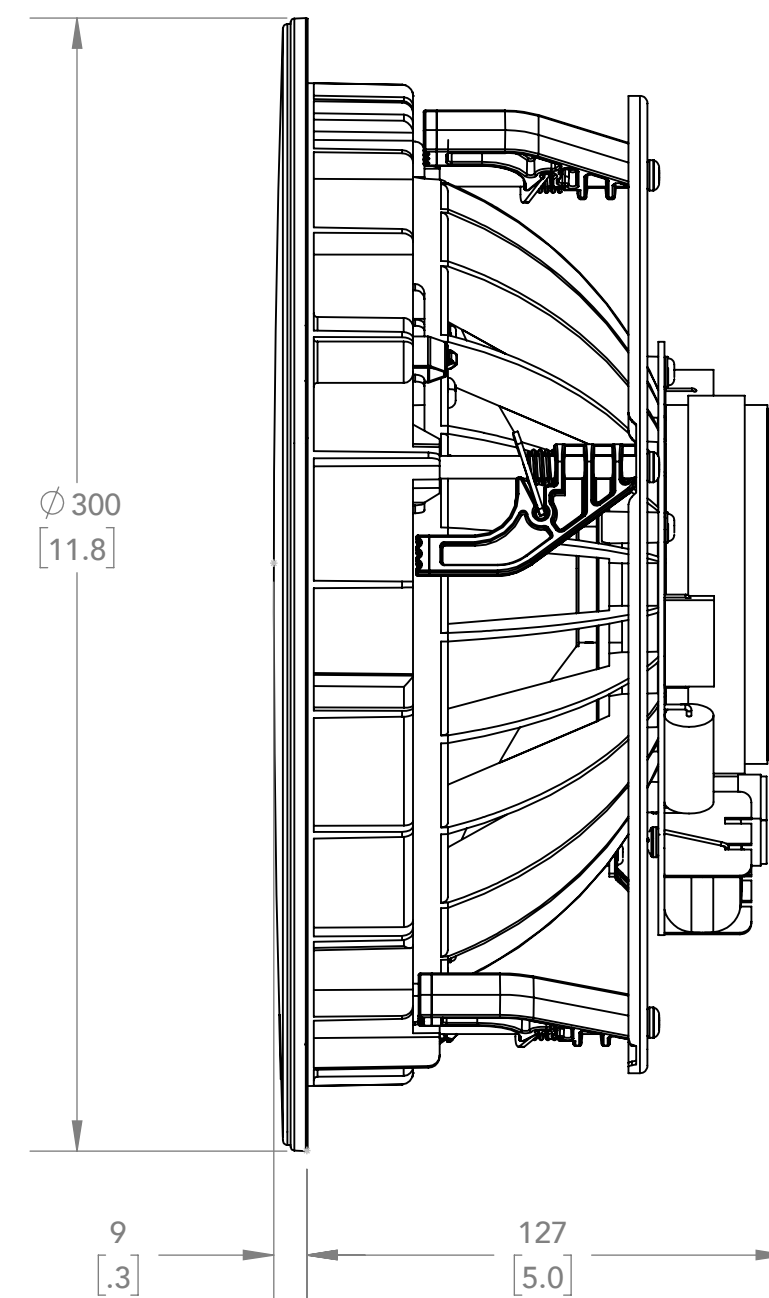

FRONT GRILLE OFF

SIDE GRILLE OFF

BACK

CUTOUT DIAMETER=
268.6mm
[10.6]

FRONT GRILLE ON

SIDE GRILLE ON

ISO

NOTES:
1. ALL DIMENSIONS ARE mm [INCHES].