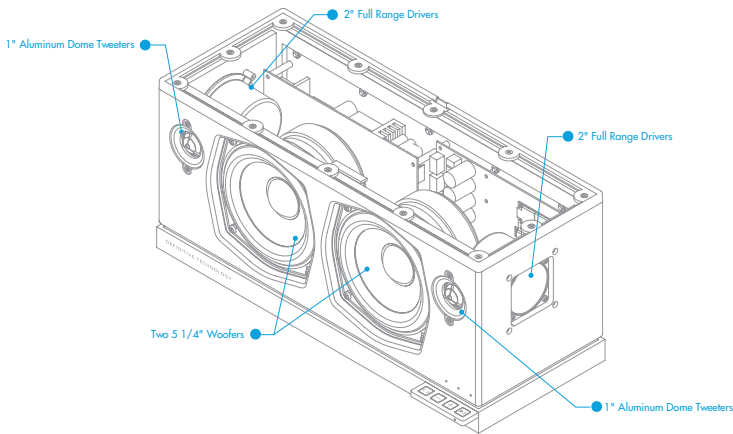

D.

product information sheet

W9

Audiophile-grade wireless speaker

The W9 is Definitive Technology's flagship audiophile-grade wireless speaker. Created for audio aficionados with unrelenting performance expectations, the W9 delivers exceptional dynamic range and extraordinary bass response. Transducers on the front baffle and on both sides of the enclosure create a "Tri-Polar" dispersion pattern that radiates sound off of the surrounding walls.

What Obsession Sounds Like

There's a fine line between loving music and being obsessed with it. When it comes to making music sound the best it can sound, we have a hard time believing that good enough is acceptable. It has to be flawless. Perfect. Uncompromising. In short, we think it would be crazy to give music anything less than everything it deserves.

Start with one, then add throughout your home

The W9 is part of Definitive Technology's Wireless Collection which is an all-encompassing solution for distributing audiophile-grade music anywhere or everywhere in your home. Stream your favorite music services, internet radio and your personal digital music library all from your smartphone, tablet or computer.

Definitive Technology Apps

The free Definitive Technology App allows you to mix-and-match speakers with the open DTS PlayFi™ Technology standard and future-proof your home music solution. The Definitive Technology Utility App provides extended functionality, including product firmware updates, source selection (if applicable) and EQ settings for the W Amp and W Adapt.

Definitive Technology App

for iPhone, iPad and Android devices.

Utility App

for iPhone, iPad and Android devices.

See definitivetech.com for a complete list of online music services.

Dimensions