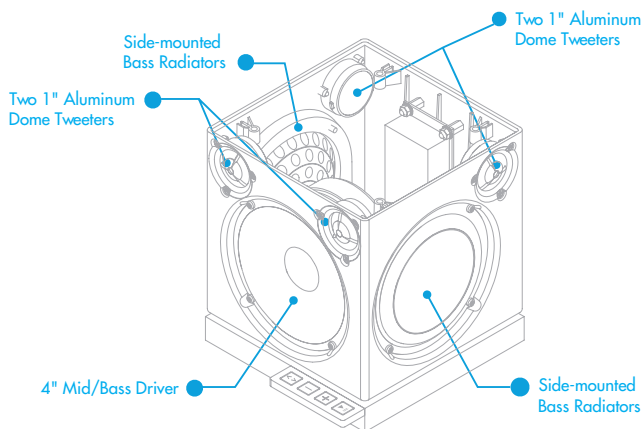

W Adapt

www.definitivetech.com

D.

product information sheet

W7

Audiophile-grade wireless speaker

The W7 is Definitive Technology's ultra-compact, audiophile-grade wireless speaker, perfect for those who won't compromise on performance, even in smaller living spaces. The W7's "Tri-Polar" configuration radiates sound off of surrounding walls and gives it the unique cube-shape design. As a result, the soundstage is broad and natural timbre can be heard throughout a room.