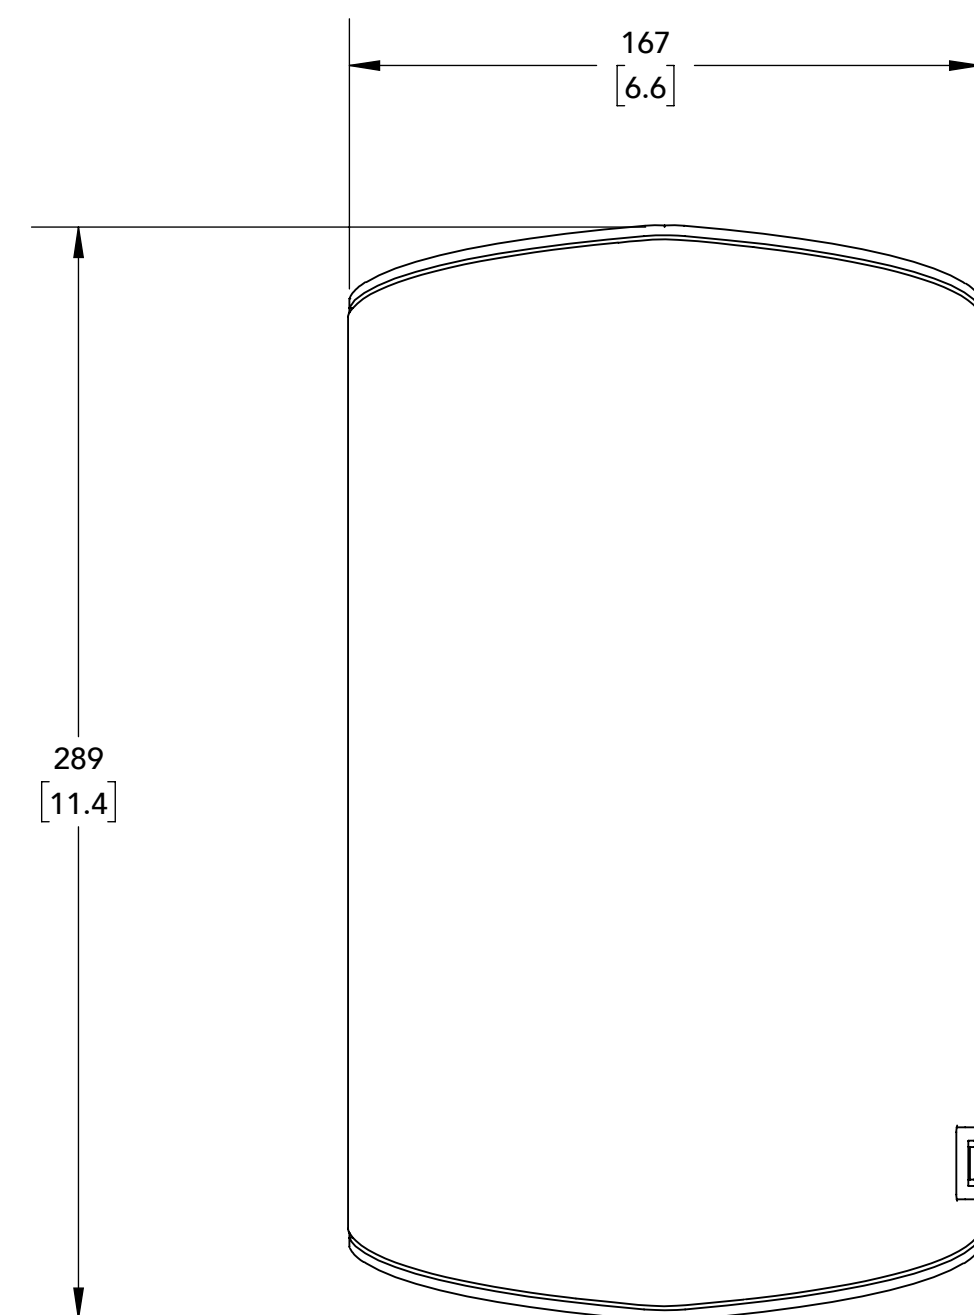

TOP

MAXIMUM ROTATION

FRONT

SIDE

ISO

NOTES:
1. ALL DIMENSIONS ARE mm [INCHES].