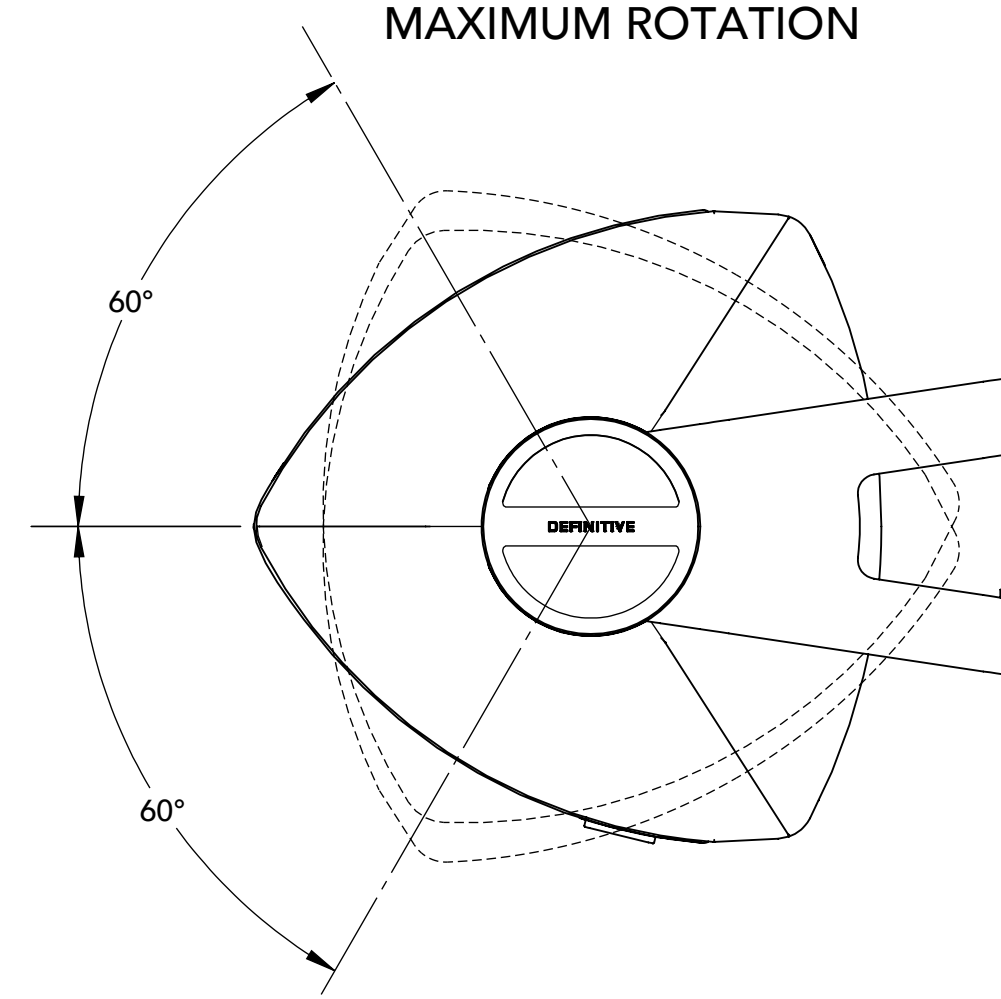

TOP

MAXIMUM ROTATION

FRONT

SIDE

ISO

NOTES:
1. ALL DIMENSIONS ARE mm [INCHES].