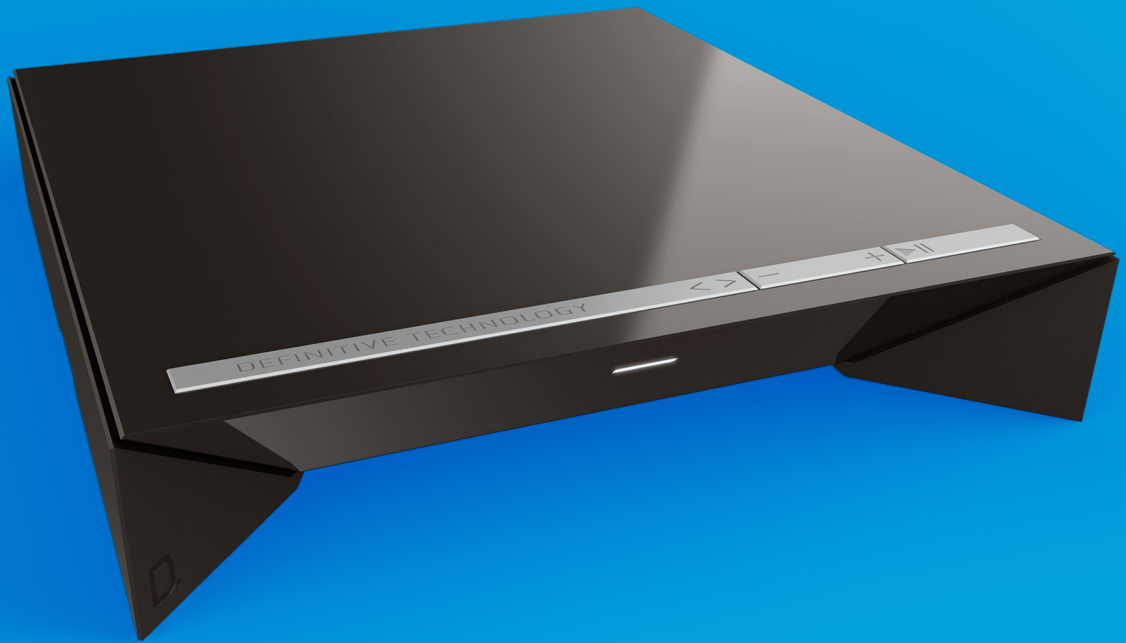

D.

DEFINITIVE TECHNOLOGY

Transforms existing speakers
into a music streaming system

Wireless Collection

W Studio

W7

W9

W Amp

W Adapt

www.definitivetech.com

D.

W Amp

Transforms existing speakers into a music streaming system

Now you can play all the music on the internet through your favorite component loudspeakers with the Definitive Technology W Amp. It's a wireless streaming amplifier that delivers an audiophile-grade high-current digital signal with a power rating of 150 watts x 2 channels. Included are customized EQ settings for optimizing the performance when paired with Definitive Technology speakers, plus line level Subwoofer output and Left and Right channel line level inputs and outputs.

Start with one, then add throughout your home

The W Amp is part of Definitive Technology's Wireless Collection which is an all-encompassing solution for distributing audiophile-grade music anywhere or everywhere in your home. Stream your favorite music services, internet radio and your personal digital music library all from your smartphone, tablet or computer.