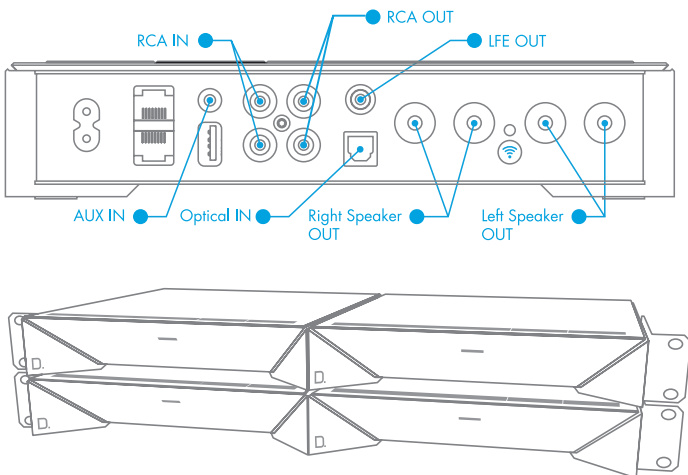

D.

DEFINITIVE TECHNOLOGY

Transforms existing speakers
into a music streaming system

Wireless Collection

W Studio

W7

W9

W Amp

W Adapt

www.definitivetech.com

D.

W Amp

Transforms existing speakers into a music streaming system

Now you can play all the music on the internet through your favorite component loudspeakers with the Definitive Technology W Amp. It's a wireless streaming amplifier that delivers an audiophile-grade high-current digital signal with a power rating of 150 watts x 2 channels. Included are customized EQ settings for optimizing the performance when paired with Definitive Technology speakers, plus line level Subwoofer output and Left and Right channel line level inputs and outputs.