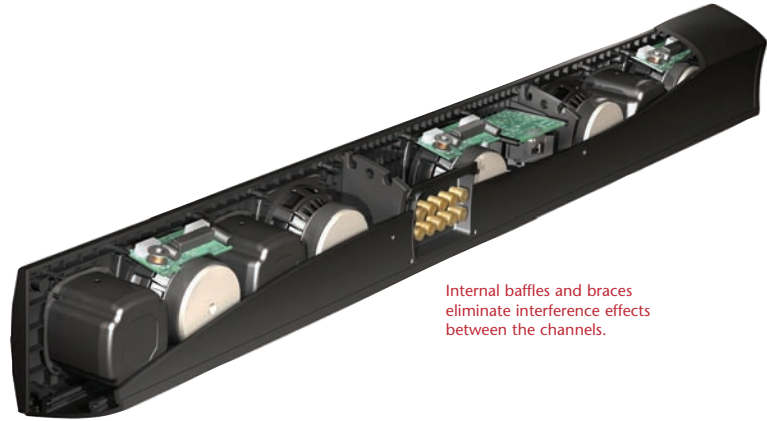

Internal baffles and braces eliminate interference effects between the channels.

Superior Definitive Monocoque Aluminum Enclosure

Like the entire Mythos Series, the SSA models are fabricated from aircraft-grade extruded aluminum styled to perfectly match today's flat panel plasma and LCD TVs. Choose either gloss Black or brushed Aluminum finishes that have been hand-polished to a beautiful pearlescent sheen. The SSAs can be shelf or wall mounted with supplied hardware. Internal baffles and braces inside the enclosure eliminate interference effects between drivers and channels for true audio-ophile purity and maximum channel separation.

Two Sizes for a Perfect Fit

The SSA-42 is perfectly sized to match video screens up to 47" while the SSA-50 fits beautifully with 50" to 65" sets. The SSA-50's larger drivers and enclosure allow it to play at higher levels with enhanced dynamic range — just what's needed for larger rooms.

SSA SPECS & SYSTEM

SSA-50 SPECIFICATIONS

Dimensions: 46 1/4" W (117.48 cm) x 4 1/8" D (10.48 cm) x 5 3/8" H (13.65 cm)
(speaker only, not including bracket)

Driver Complement:

- Three 4 1/2" (11.4 cm) BDSS High-output drivers with coincident array
- 1" (25 mm) ferro-magnetic fluid damped pure aluminum dome tweeter.
- Two 4 1/2" (11.4 cm) BDSS High-output full-range drivers.
- Four 3 1/4" (8.3 cm) full-range high-output surround drivers with butyl rubber surrounds.

Frequency Response: 50 Hz – 30 kHz

Nominal Impedance: 8 Ohms

Rec. Assoc. Amplification: 20 – 200 Watts/channel

Sensitivity: 90 dB

Weight: 31 lbs. (14.06 kg)

Finish: gloss Black or brushed Aluminum

SSA SYSTEM OPTIONS

Add a Definitive ProSub or SuperCube powered subwoofer to your SSA for the ultimate in performance and convenience.